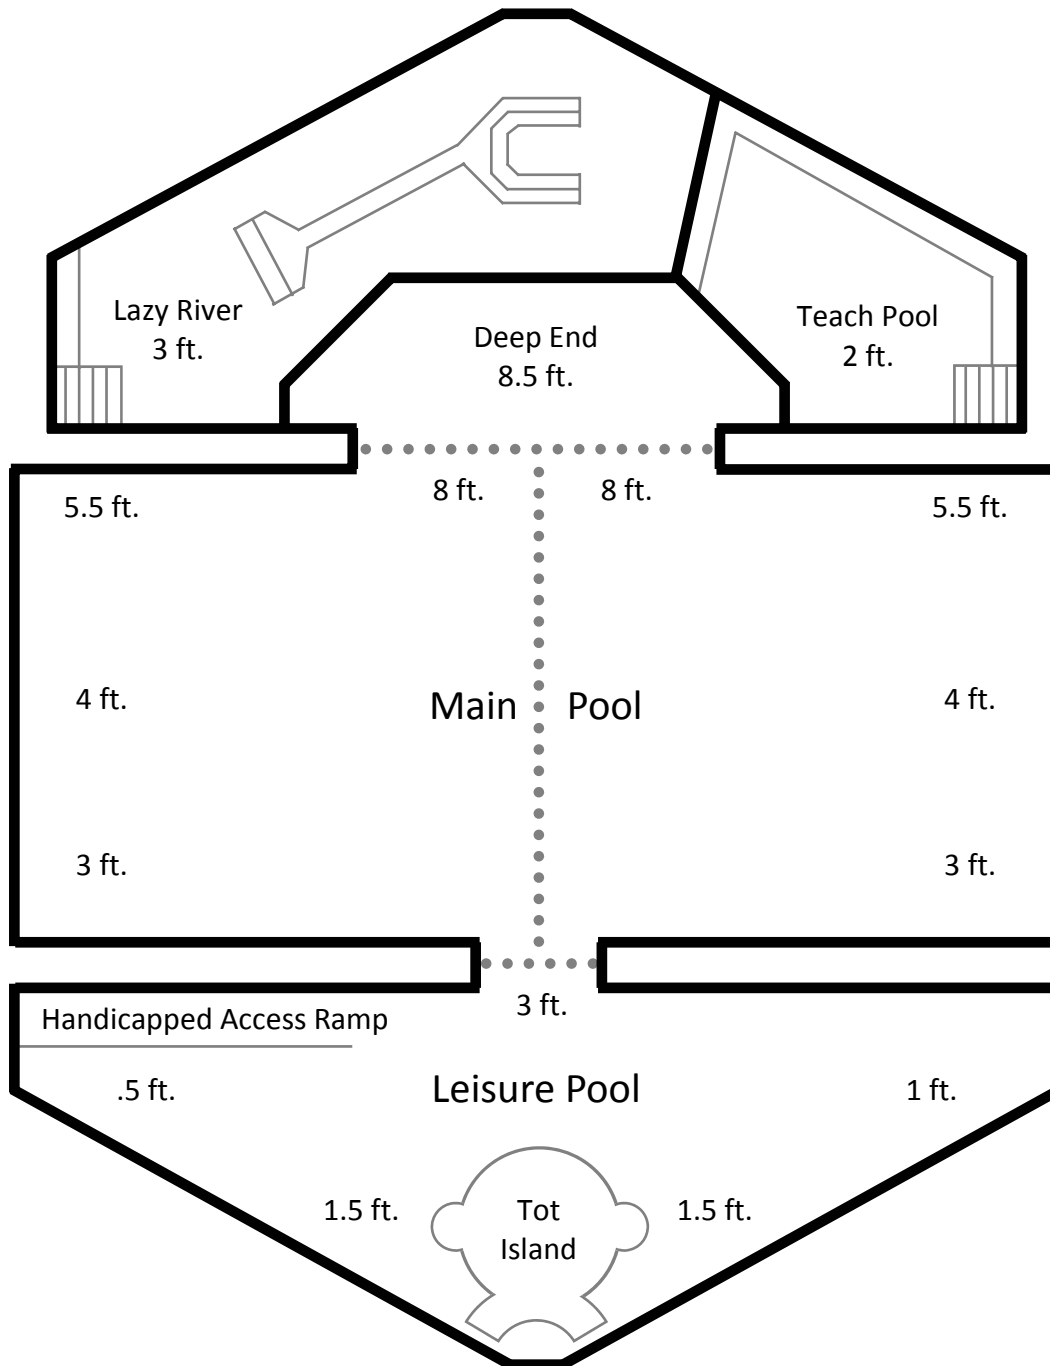

# The Indoor Swimming Pool at the Mountlake Terrace Recreation Pavilion

5303 228th St. SW Mountlake Terrace, WA 98043 452-776-9173 cityofmlt.com

**Amenities include:** Very warm water (86-88 degrees) • Shallow-water Leisure Pool with plumbed-in spray toys and Tot Island • Lazy River with moving current • 2 water basketball hoops • Handicapped access ramp and water wheelchair for easy access • Hot Tub • Sauna • Water Walk • Inner tubes, fun noodles, Super Soft-brand lifejackets, and a variety of other water toys available for use.